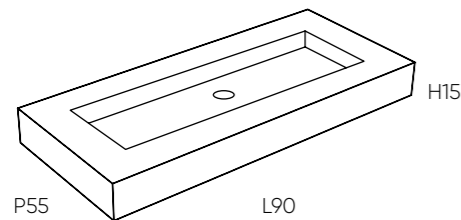

Dimenzija/Size/COD (cm)
125x50x16 - SPKL125.55

Sanitarni pult sa integriranim kosim umivaonikom: INFINITY
Integrated top with degrade washbasin: INFINITY