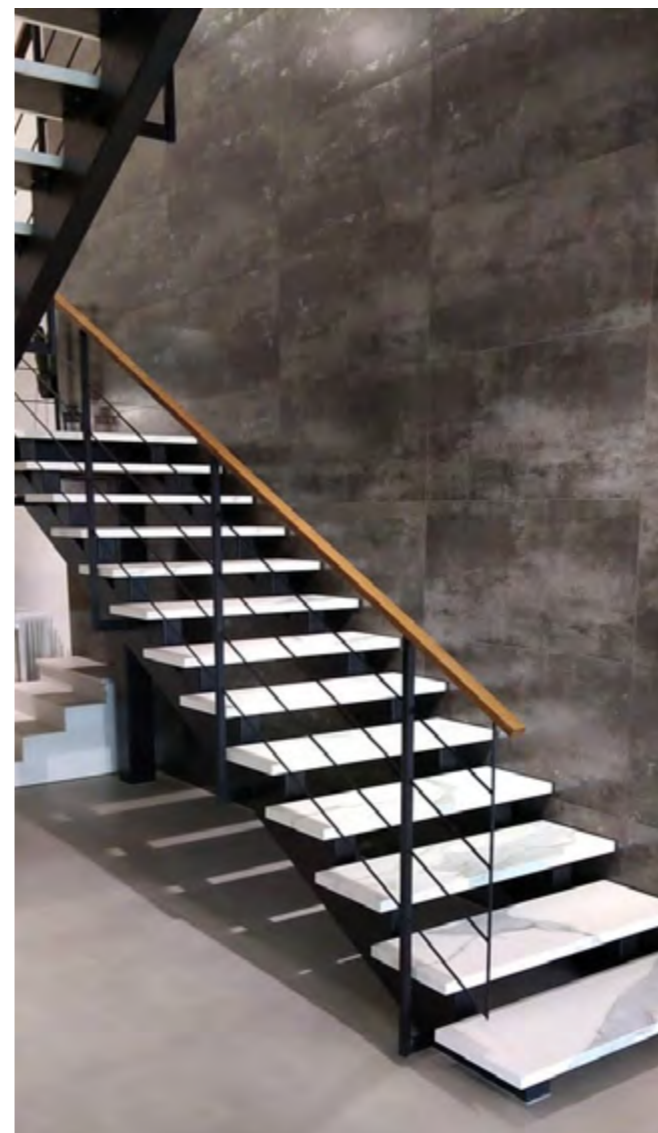

GAZIŠTA / STEPENIŠTA / STAIRCASE

Dimenzije na upit/On demand *
Proizvod se može proizvesti po narudžbi u raznim dimenzijama/Item can be ordered on demand in different lengths