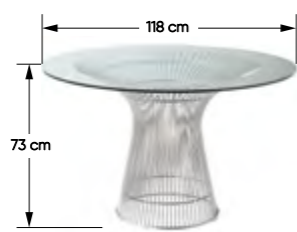

POSTOLJA STOLOVA / TABLE BASES

Dostupno i u dimenzijama/
Also available: 140x70x75 cm,
160x70x75 cm, 180x70x75 cm.

Dostupno i u dimenzijama/
Also available: 140x71x99 cm

Dostupno i u dimenzijama/
Also available: 138x60x71 cm

ARTIS

STAKLA ZA STOLOVE / TABLE GLASS

MODEL 1

Debljina stakla / Thickness: 10 mm

MODEL 2

Debljina stakla / Thickness: 12 mm

MODEL 3

Debljina stakla / Thickness: 10 mm

* Na postolja stolova se prije keramike (debljine 5 i 6 mm), kao potpora postavlja staklena ploča. Ukoliko se dimenzija keramičke ploče koja se postavlja na stol, razlikuje od dimenzije prikazanih modela stakla, za potporu se koristi šper ploča.
* Before putting ceramic table top (of 5 and 6 mm thickness), a glass board is placed on a table base as a foundation. If the ceramic board dimension differentiate from the presented glass board dimensions, a plywood board is placed instead of glass.