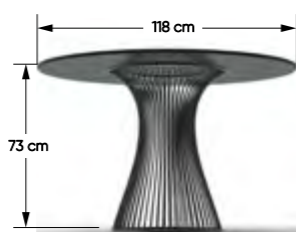

POSTOLJA STOLOVA / TABLE BASES

Dostupno i u dimenzijama/
Also available: 140x70x75 cm,
160x70x75 cm, 180x70x75 cm.

Dostupno i u dimenzijama/
Also available: 140x71x99 cm

Dostupno i u dimenzijama/
Also available: 138x60x71 cm

ARTIS II

STAKLA ZA STOLOVE / TABLE GLASS

MODEL 1

Debljina stakla / Thickness: 10 mm

MODEL 2

Debljina stakla / Thickness: 12 mm

MODEL 3

Debljina stakla / Thickness: 10 mm

* Na postolja stolova se prije keramike (debljine 5 i 6 mm), kao potpora postavlja staklena ploča. Ukoliko se dimenzija keramičke ploče koja se postavlja na stol, razlikuje od dimenzije prikazanih modela stakla, za potporu se koristi šper ploča.
* Before putting ceramic table top (of 5 and 6 mm thickness), a glass board is placed on a table base as a foundation. If the ceramic board dimension differentiate from the presented glass board dimensions, a plywood board is placed instead of glass.