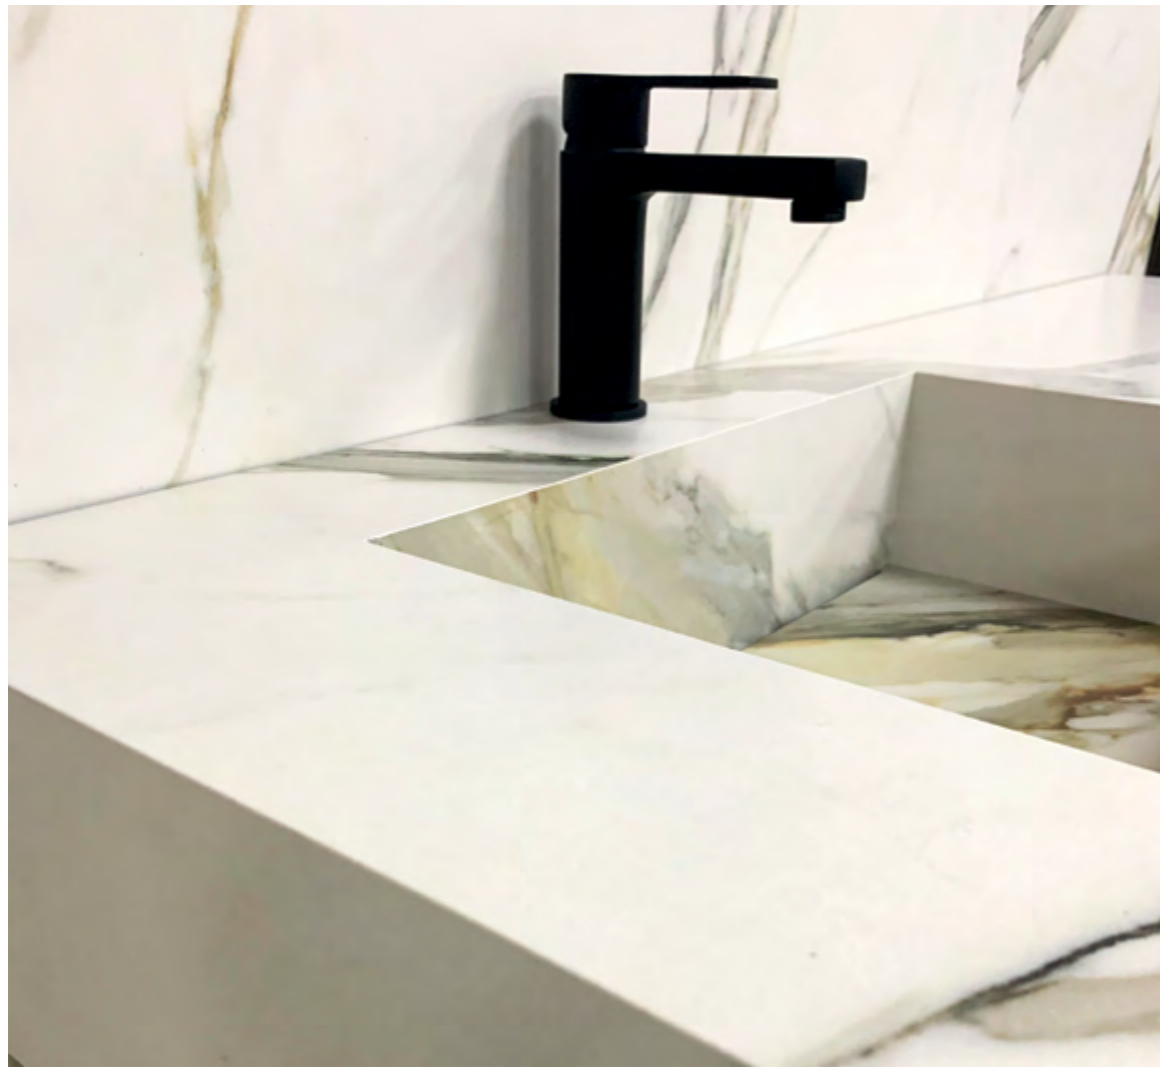

Sanitarni pult s integriranim umivaonikom
Top with integrated 1 washbasin
Dimenzija/Size: 120x55x15 cm