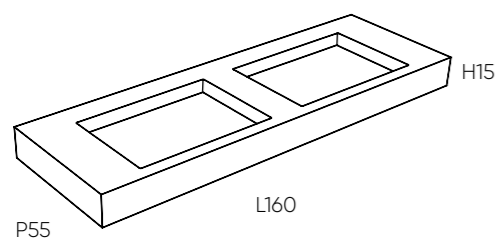

Dimenzija/Size/COD (cm)
90x55x15 - SP1L90.55
120x55x15 - SP1L120.55
Dimenzija na upit/on demand*

Sanitarni pult sa integriranim umivaonikom: K-DESIGN 01
Top with integrated 1 washbasin: K-DESIGN 01

Dimenzija/Size/COD (cm)
160x55x15 - SP2L160.55

Sanitarni pult sa 2 integrirana umivaonika: K-DESIGN 02
Top with integrated 2 washbasin: K-DESIGN 02