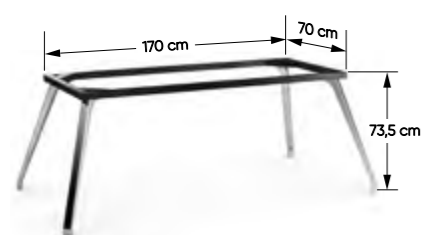

POSTOLJA STOLOVA / TABLE BASES

Dostupno i u dimenzijama/
Also available: 140x70x75 cm,
160x70x75 cm, 180x70x75 cm.

Dostupno i u dimenzijama/
Also available: 140x71x99 cm

Dostupno i u dimenzijama/
Also available: 138x60x71 cm

SQUARE

STAKLA ZA STOLOVE / TABLE GLASS

MODEL 1

Debljina stakla / Thickness: 10 mm

MODEL 2

Debljina stakla / Thickness: 12 mm

MODEL 3

Debljina stakla / Thickness: 10 mm

* Na postolja stolova se prije keramike (debljine 5 i 6 mm), kao potpora postavlja staklena ploča. Ukoliko se dimenzija keramičke ploče koja se postavlja na stol, razlikuje od dimenzije prikazanih modela stakla, za potporu se koristi šper ploča.
* Before putting ceramic table top (of 5 and 6 mm thickness), a glass board is placed on a table base as a foundation. If the ceramic board dimension differentiate from the presented glass board dimensions, a plywood board is placed instead of glass.