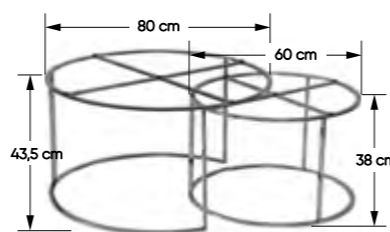

POSTOLJA STOLOVA / TABLE BASES

Dostupno i u dimenzijama/
Also available: 140x70x75 cm,
160x70x75 cm, 180x70x75 cm.

Dostupno i u dimenzijama/
Also available: 140x71x99 cm

Dostupno i u dimenzijama/
Also available: 138x60x71 cm

ARENA

STAKLA ZA STOLOVE / TABLE GLASS

MODEL 1

Debljina stakla / Thickness: 10 mm

MODEL 2

Debljina stakla / Thickness: 12 mm

MODEL 3

Debljina stakla / Thickness: 10 mm

* Na postolja stolova se prije keramike (debljine 5 i 6 mm), kao potpora postavlja staklena ploča. Ukoliko se dimenzija keramičke ploče koja se postavlja na stol, razlikuje od dimenzije prikazanih modela stakla, za potporu se koristi šper ploča.
* Before putting ceramic table top (of 5 and 6 mm thickness), a glass board is placed on a table base as a foundation. If the ceramic board dimension differentiate from the presented glass board dimensions, a plywood board is placed instead of glass.