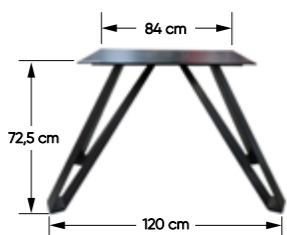

POSTOLJA STOLOVA / TABLE BASES

Dostupno i u dimenzijama/
Also available: 140x70x75 cm,
160x70x75 cm, 180x70x75 cm.

Dostupno i u dimenzijama/
Also available: 140x71x99 cm

Dostupno i u dimenzijama/
Also available: 138x60x71 cm

AIR

STAKLA ZA STOLOVE / TABLE GLASS

MODEL 1

Debljina stakla / Thickness: 10 mm

MODEL 2

Debljina stakla / Thickness: 12 mm

MODEL 3

Debljina stakla / Thickness: 10 mm

* Na postolja stolova se prije keramike (debljine 5 i 6 mm), kao potpora postavlja staklena ploča. Ukoliko se dimenzija keramičke ploče koja se postavlja na stol, razlikuje od dimenzije prikazanih modela stakla, za potporu se koristi šper ploča.
* Before putting ceramic table top (of 5 and 6 mm thickness), a glass board is placed on a table base as a foundation. If the ceramic board dimension differentiate from the presented glass board dimensions, a plywood board is placed instead of glass.