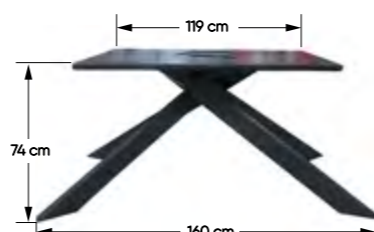

POSTOLJA STOLOVA / TABLE BASES

Dostupno i u dimenzijama/
Also available: 140x70x75 cm,
160x70x75 cm, 180x70x75 cm.

Dostupno i u dimenzijama/
Also available: 140x71x99 cm

Dostupno i u dimenzijama/
Also available: 138x60x71 cm

UNIQUE

STAKLA ZA STOLOVE / TABLE GLASS

MODEL 1

Debljina stakla / Thickness: 10 mm

MODEL 2

Debljina stakla / Thickness: 12 mm

MODEL 3

Debljina stakla / Thickness: 10 mm

* Na postolja stolova se prije keramike (debljine 5 i 6 mm), kao potpora postavlja staklena ploča. Ukoliko se dimenzija keramičke ploče koja se postavlja na stol, razlikuje od dimenzije prikazanih modela stakla, za potporu se koristi šper ploča.
* Before putting ceramic table top (of 5 and 6 mm thickness), a glass board is placed on a table base as a foundation. If the ceramic board dimension differentiate from the presented glass board dimensions, a plywood board is placed instead of glass.