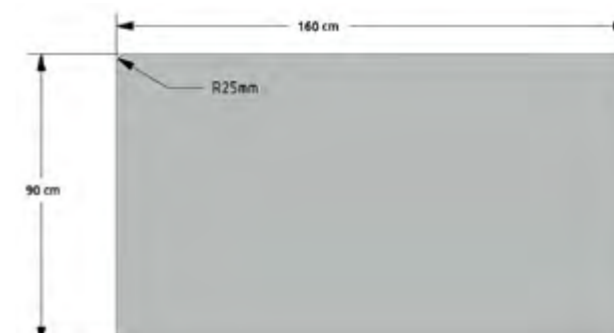

POSTOLJA STOLOVA / TABLE BASES

Dostupno i u dimenzijama/
Also available: 140x70x75 cm,
160x70x75 cm, 180x70x75 cm.

Dostupno i u dimenzijama/
Also available: 140x71x99 cm

Dostupno i u dimenzijama/
Also available: 138x60x71 cm

STAKLA ZA STOLOVE / TABLE GLASS

MODEL 1

Debljina stakla / Thickness: 10 mm

MODEL 2

Debljina stakla / Thickness: 12 mm

MODEL 3

Debljina stakla / Thickness: 10 mm

* Na postolja stolova se prije keramike (debljine 5 i 6 mm), kao potpora postavlja staklena ploča. Ukoliko se dimenzija keramičke ploče koja se postavlja na stol, razlikuje od dimenzije prikazanih modela stakla, za potporu se koristi šper ploča.
* Before putting ceramic table top (of 5 and 6 mm thickness), a glass board is placed on a table base as a foundation. If the ceramic board dimension differentiate from the presented glass board dimensions, a plywood board is placed instead of glass.