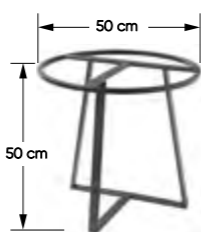

POSTOLJA STOLOVA / TABLE BASES

Dostupno i u dimenzijama/
Also available: 140x70x75 cm,
160x70x75 cm, 180x70x75 cm.

Dostupno i u dimenzijama/
Also available: 140x71x99 cm

Dostupno i u dimenzijama/
Also available: 138x60x71 cm

VELEN

STAKLA ZA STOLOVE / TABLE GLASS

MODEL 1

Debljina stakla / Thickness: 10 mm

MODEL 2

Debljina stakla / Thickness: 12 mm

MODEL 3

Debljina stakla / Thickness: 10 mm

* Na postolja stolova se prije keramike (debljine 5 i 6 mm), kao potpora postavlja staklena ploča. Ukoliko se dimenzija keramičke ploče koja se postavlja na stol, razlikuje od dimenzije prikazanih modela stakla, za potporu se koristi šper ploča.
* Before putting ceramic table top (of 5 and 6 mm thickness), a glass board is placed on a table base as a foundation. If the ceramic board dimension differentiate from the presented glass board dimensions, a plywood board is placed instead of glass.