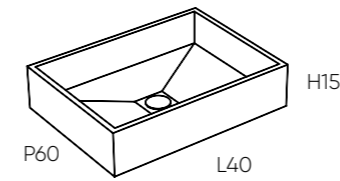

SANITARNI PULTOVI I TUŠ KADE / TOPS AND SHOWER TRAYS

Dimenzija/Size/COD (cm)
50x50x85 - SU50.50

Dimenzija/Size/COD (cm)
125x50x16 - SPKL125.55

Dimenzija/Size/COD (cm)
90x55x15 - SPVL90.55
120x55x15 - SPVL120.55

Dimenzija/Size/COD (cm)
90x55x15 - SP1L90.55
120x55x15 - SP1L120.55
Dimenzija na upit/on demand*

Dimenzija/Size/COD (cm)
160x55x15 - SP2L160.55

Dimenzija/Size/COD (cm)
60x40x15 - NLZSP60.40

Dimenzija/Size/COD (cm)
80x52x12 - SP1L180.52
90x52x12 - SP1L190.52
100x52x12 - SP1L1100.52
120x52x12 - SP1L1120.52

Dimenzija/Size/COD (cm)
80x35x4 - PZSP80.35
90x35x4 - PZSP90.35
100x35x4 - PZSP100.35
120x35x4 - PZSP120.35
160x35x4 - PZSP160.35

Dimenzija/Size/COD (cm)
120x90x9 - TKCKS120.90

Dimenzija/Size/COD (cm)
120x80x8,5 - TKBKS120.80

Dimenzija/Size/COD (cm)
80x47x72 - MKSP80.47
110x47x72 - MKSP110.47