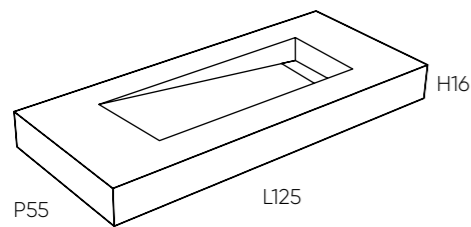

Dimenzija/Size/COD (cm)
50x50x85 - SU50.50

Samostojeći sanitarni pult: KUBE
Pedestal mounted washbasin: KUBE