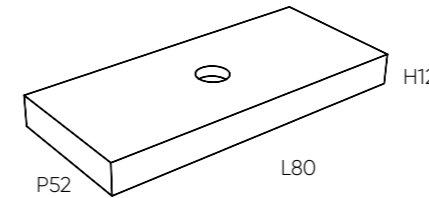

Dimenzija/Size/COD (cm)
60x40x15 - NLZSP60.40

Nadgradni lavabo: FLOW
Surface mounted washbasin: FLOW