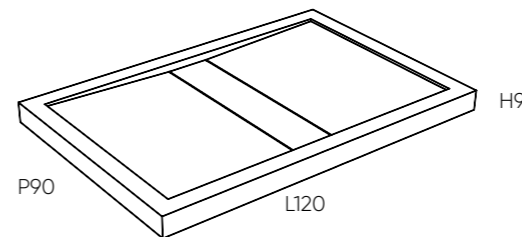

Dimenzija/Size/COD (cm)
80x35x4 - PZSP80.35
90x35x4 - PZSP90.35
100x35x4 - PZSP100.35
120x35x4 - PZSP120.35
160x35x4 - PZSP160.35

Ugradbena polica: ELEMENTI SHELF
Vanity top: ELEMENTI SHELF