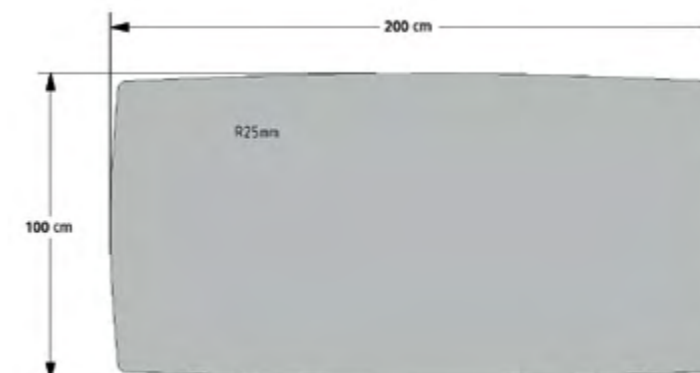

POSTOLJA STOLOVA / TABLE BASES

Dostupno i u dimenzijama/
Also available: 140x70x75 cm,
160x70x75 cm, 180x70x75 cm.

Dostupno i u dimenzijama/
Also available: 140x71x99 cm

Dostupno i u dimenzijama/
Also available: 138x60x71 cm

STAKLA ZA STOLOVE / TABLE GLASS

MODEL 1

Debljina stakla / Thickness: 10 mm

MODEL 2

Debljina stakla / Thickness: 12 mm

MODEL 3

Debljina stakla / Thickness: 10 mm

* Na postolja stolova se prije keramike (debljine 5 i 6 mm), kao potpora postavlja staklena ploča. Ukoliko se dimenzija keramičke ploče koja se postavlja na stol, razlikuje od dimenzije prikazanih modela stakla, za potporu se koristi šper ploča.
* Before putting ceramic table top (of 5 and 6 mm thickness), a glass board is placed on a table base as a foundation. If the ceramic board dimension differentiate from the presented glass board dimensions, a plywood board is placed instead of glass.