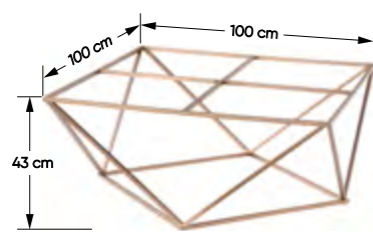

POSTOLJA STOLOVA / TABLE BASES

Dostupno i u dimenzijama/
Also available: 140x70x75 cm,
160x70x75 cm, 180x70x75 cm.

Dostupno i u dimenzijama/
Also available: 140x71x99 cm

Dostupno i u dimenzijama/
Also available: 138x60x71 cm

DIAMOND

STAKLA ZA STOLOVE / TABLE GLASS

MODEL 1

Debljina stakla / Thickness: 10 mm

MODEL 2

Debljina stakla / Thickness: 12 mm

MODEL 3

Debljina stakla / Thickness: 10 mm

* Na postolja stolova se prije keramike (debljine 5 i 6 mm), kao potpora postavlja staklena ploča. Ukoliko se dimenzija keramičke ploče koja se postavlja na stol, razlikuje od dimenzije prikazanih modela stakla, za potporu se koristi šper ploča.
* Before putting ceramic table top (of 5 and 6 mm thickness), a glass board is placed on a table base as a foundation. If the ceramic board dimension differentiate from the presented glass board dimensions, a plywood board is placed instead of glass.