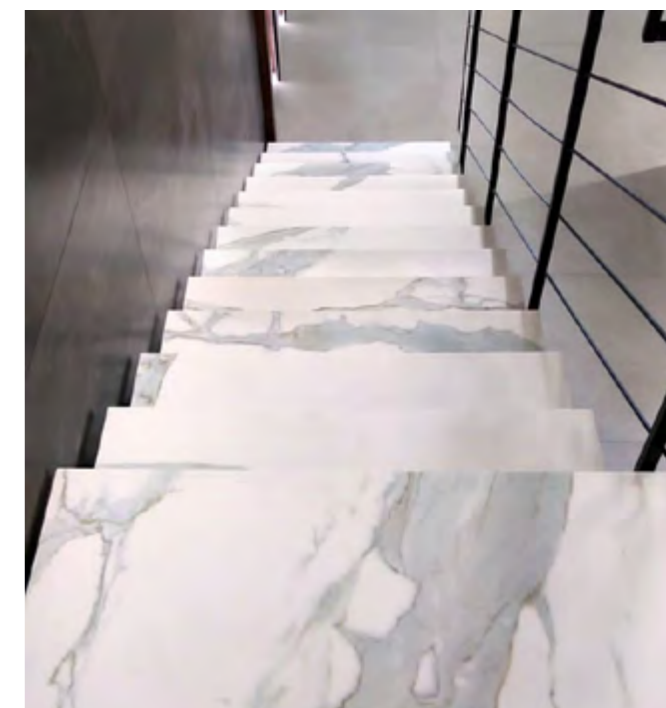

GAZIŠTA / STEPENIŠTA / STAIRCASE

Dimenzije na upit/On demand *
Proizvod se može proizvesti po narudžbi u raznim dimenzijama/Item can be ordered on demand in different lengths