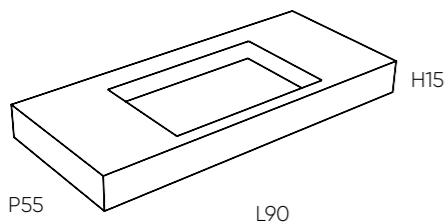

20 mm

Bazenski rub sa polu C obradom
Half C shaped pool edge

20 mm

Kutna stepenica polu C
Half C shaped corner step

SANITARNI PULTOVI I TUŠ KADE / TOPS AND SHOWER TRAYS

Dimenzija/Size/COD (cm)
50x50x85 - SU50.50

Samostojeći sanitarni pult: KUBE
Pedestal mounted washbasin: KUBE

Dimenzija/Size/COD (cm)
125x50x16 - SPKL125.55

Sanitarni pult sa integriranim kosim umivaonikom: INFINITY
Integrated top with degrade washbasin: INFINITY

Dimenzija/Size/COD (cm)
90x55x15 - SPVL90.55
120x55x15 - SPVL120.55

Sanitarni pult sa integriranim velikim umivaonikom: K-DESIGN PLUS
Integrated top with large washbasin: K-DESIGN PLUS

Dimenzija/Size/COD (cm)
90x55x15 - SP1L90.55
120x55x15 - SP1L120.55
Dimenzija na upit/on demand*