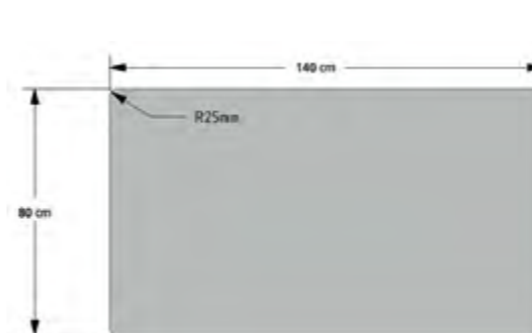

STAKLA ZA STOLOVE / TABLE GLASS

MODEL 1

Debljina stakla / Thickness: 10 mm