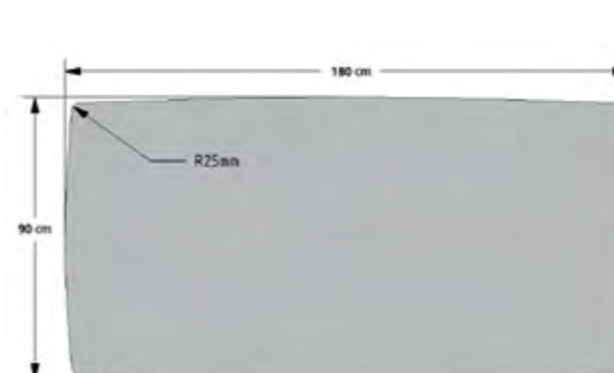

Debljina stakla / Thickness: 12 mm

MODEL 3

Debljina stakla / Thickness: 10 mm

* Na postolja stolova se prije keramike (debljine 5 i 6 mm), kao potpora postavlja staklena ploča. Ukoliko se dimenzija keramičke ploče koja se postavlja na stol, razlikuje od dimenzije prikazanih modela stakla, za potporu se koristi šper ploča.
* Before putting ceramic table top (of 5 and 6 mm thickness), a glass board is placed on a table base as a foundation. If the ceramic board dimension differentiate from the presented glass board dimensions, a plywood board is placed instead of glass.