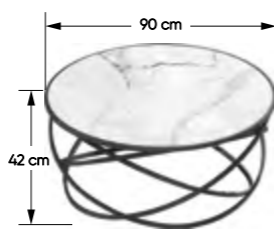

POSTOLJA STOLOVA / TABLE BASES

Dostupno i u dimenzijama/
Also available: 140x70x75 cm,
160x70x75 cm, 180x70x75 cm.

Dostupno i u dimenzijama/
Also available: 140x71x99 cm

Dostupno i u dimenzijama/
Also available: 138x60x71 cm

AURA

STAKLA ZA STOLOVE / TABLE GLASS

MODEL 1

Debljina stakla / Thickness: 10 mm

MODEL 2

Debljina stakla / Thickness: 12 mm

MODEL 3

Debljina stakla / Thickness: 10 mm

* Na postolja stolova se prije keramike (debljine 5 i 6 mm), kao potpora postavlja staklena ploča. Ukoliko se dimenzija keramičke ploče koja se postavlja na stol, razlikuje od dimenzije prikazanih modela stakla, za potporu se koristi šper ploča.
* Before putting ceramic table top (of 5 and 6 mm thickness), a glass board is placed on a table base as a foundation. If the ceramic board dimension differentiate from the presented glass board dimensions, a plywood board is placed instead of glass.